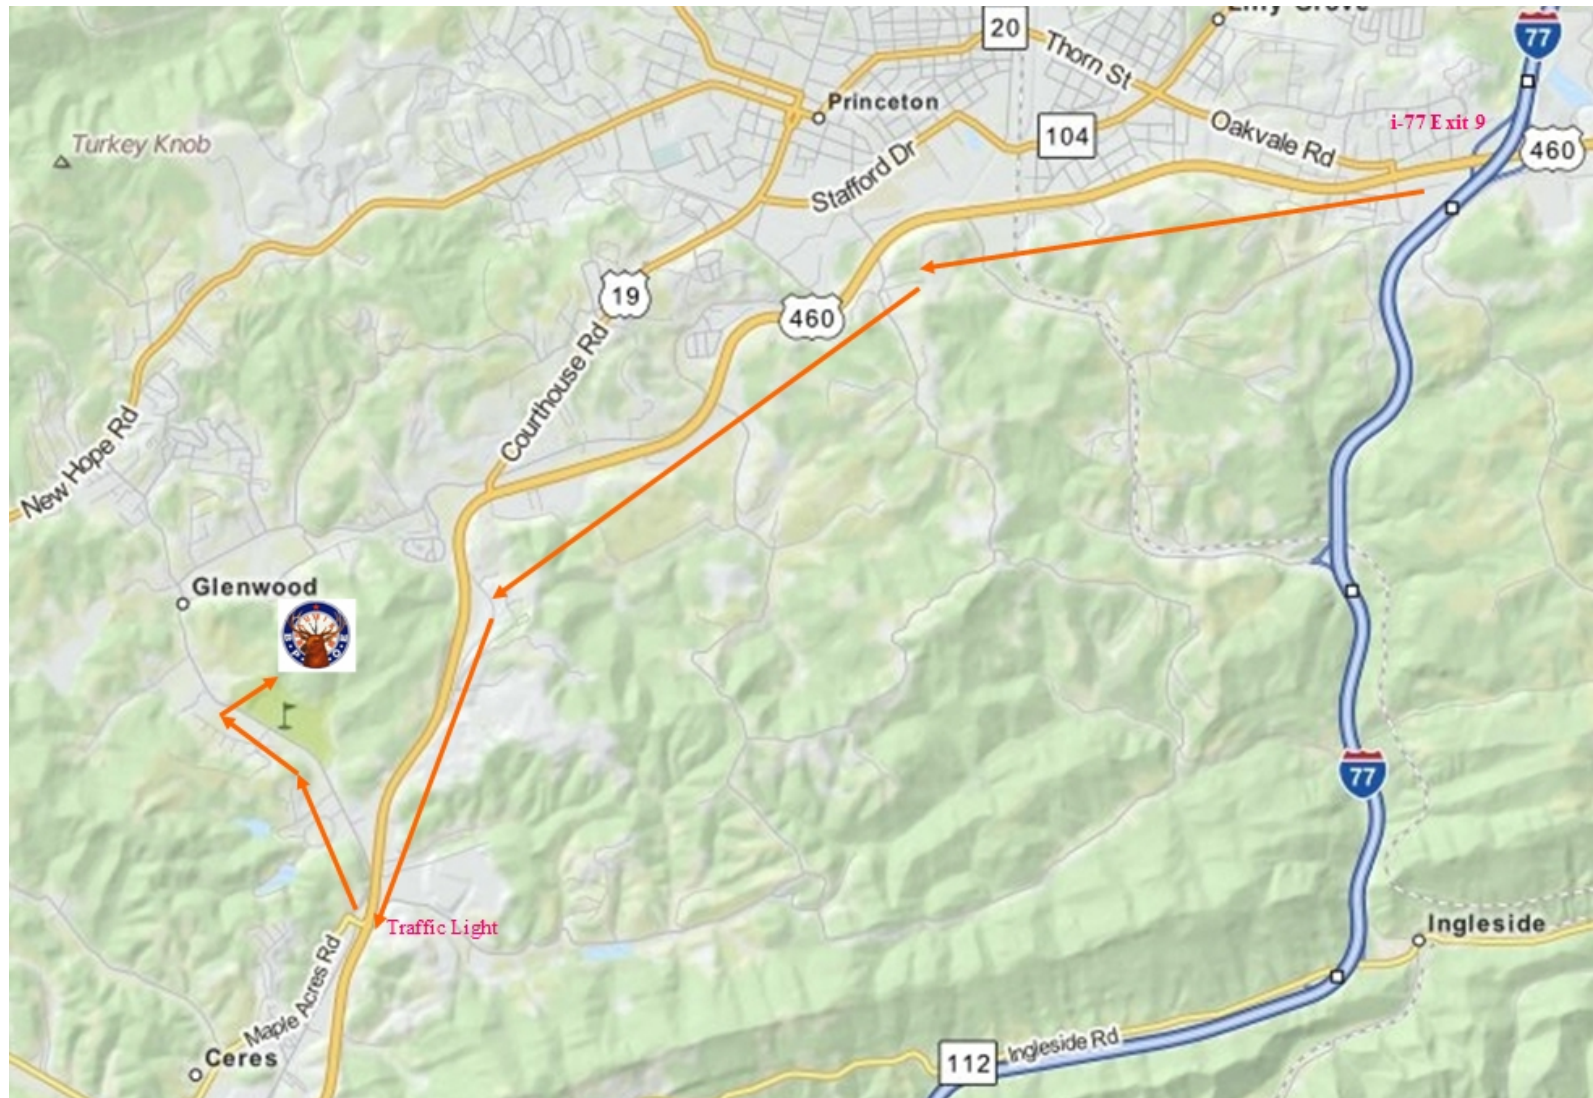

Wide area map to Princeton Elks Lodge 1459 from Princeton

Coming from I-77, get off at exit #9 onto State Route 460 East. Follow State Route 460 East for approximately 6.8 miles to a traffic light. Turn right and drive a short distance to the next intersection and turn right onto Maple Acres Road. Then drive approximately 1.2 miles on Maple Acres Road to the Princeton Elks driveway on the right. The Princeton Elks Lodge 1459 is up the drive a short way.

Close area map to Princeton Elks Lodge 1459 from Route 460 traffic light

From the traffic light, take a right to the next intersection and turn right onto Maple Acres Road. Then drive approximately 1.2 miles on Maple Acres Road to the Princeton Elks driveway on the right. The Princeton Elks Lodge 1459 is up the drive a short way.

Wide area map to Princeton Elks 1459 from Bluefield

When coming from Bluefield, traveling east on State Route 460, measuring from the traffic light at the intersection for Mercer Mall, continue east on Route 460 for approximately 2.6 miles. That brings you to a traffic light on Route 460. From the traffic light, take a left at the intersection and turn right onto Maple Acres Road. Then drive approximately 1.2 miles on Maple Acres Road to the Princeton Elks driveway on the right. The Princeton Elks Lodge 1459 is up the drive a short way.