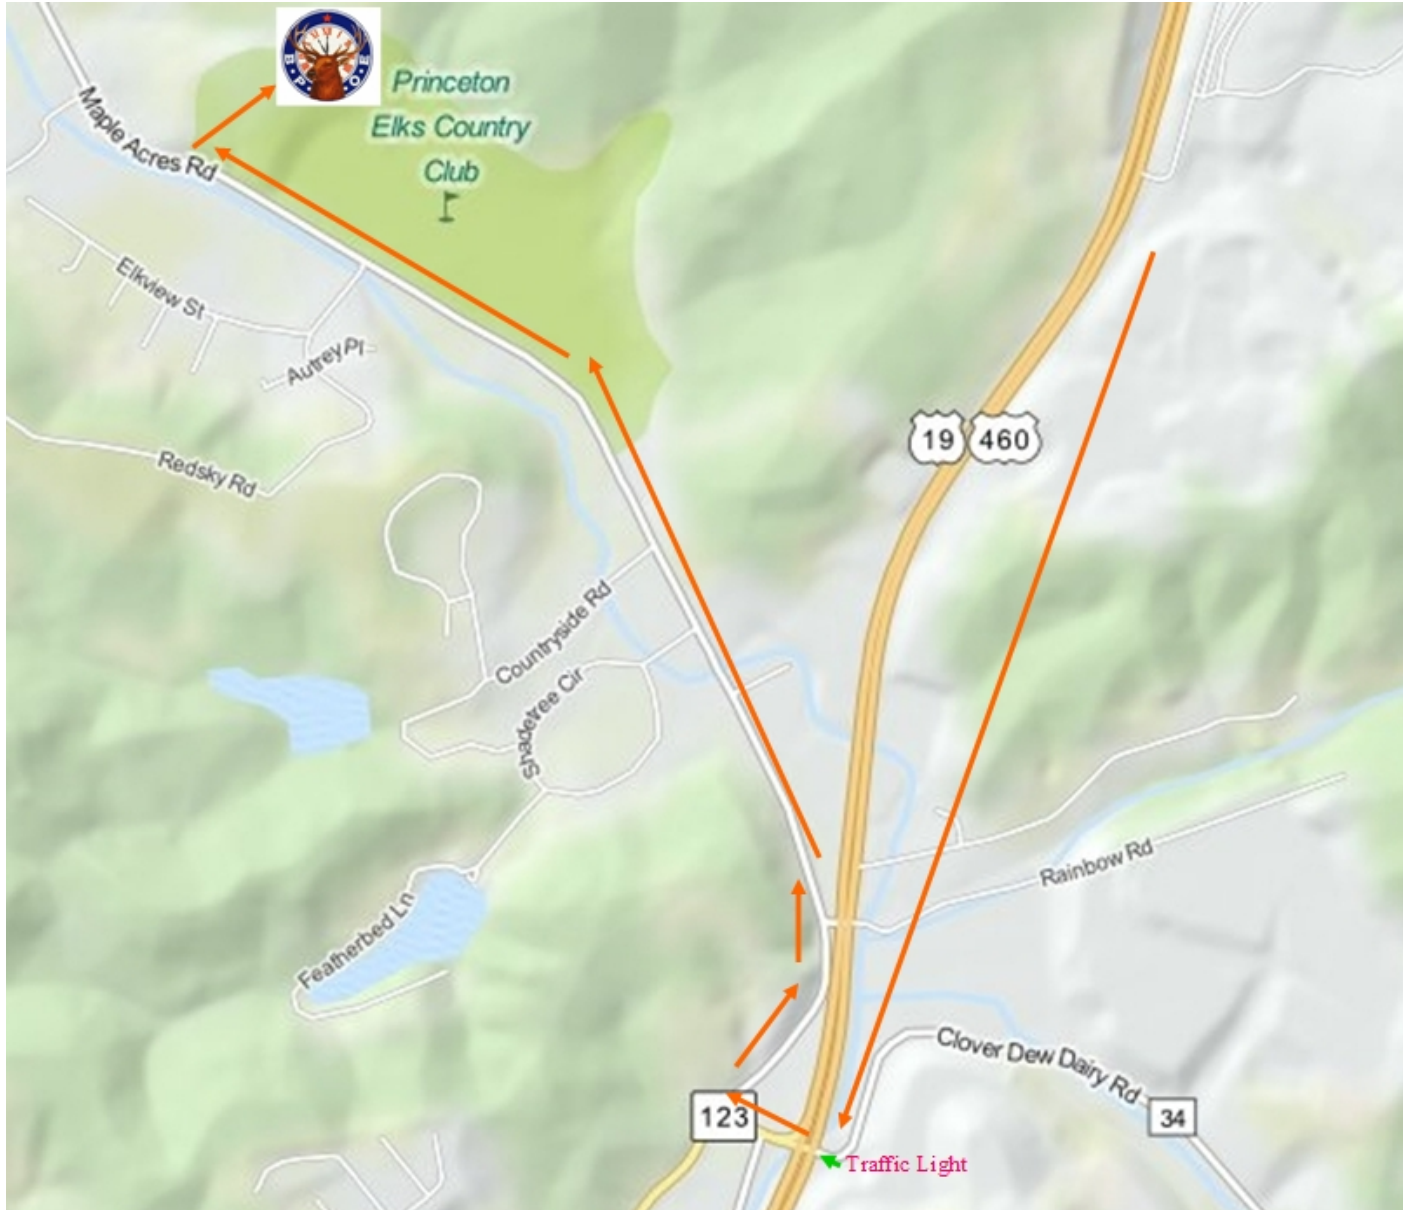

Wide area map to Princeton Elks Lodge 1459 from Princeton

Coming from I-77, get off at exit #9 onto State Route 460 East. Follow State Route 460 East for approximately 6.8 miles to a traffic light. Turn right and drive a short distance to the next intersection and turn right onto Maple Acres Road. Then drive approximately 1.2 miles on Maple Acres Road to the Princeton Elks driveway on the right. The Princeton Elks Lodge 1459 is up the drive a short way.

Close area map to Princeton Elks Lodge 1459 from Route 460 traffic light

From the traffic light, take a right to the next intersection and turn right onto Maple Acres Road. Then drive approximately 1.2 miles on Maple Acres Road to the Princeton Elks driveway on the right. The Princeton Elks Lodge 1459 is up the drive a short way.

Wide area map to Princeton Elks 1459 from Bluefield

When coming from Bluefield, traveling east on State Route 460, measuring from the traffic light at the intersection for Mercer Mall, continue east on Route 460 for approximately 2.6 miles. That brings you to a traffic light on Route 460. From the traffic light, take a left at the intersection and turn right onto Maple Acres Road. Then drive approximately 1.2 miles on Maple Acres Road to the Princeton Elks driveway on the right. The Princeton Elks Lodge 1459 is up the drive a short way.